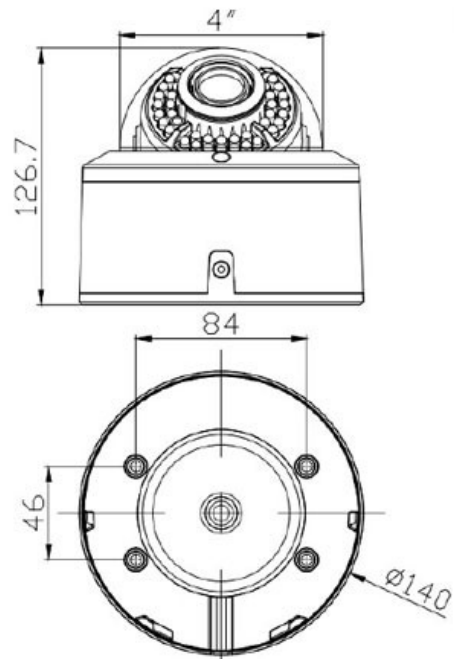

CP- VC-D20FL4**2 MP HDCVI IR VF Dome Camera - 40 Mtr.****CP PLUS**
CORAL**Main Features**

- 1/2.8" 2 MP HQIS Pro Image Sensor
- 25/30fps@1080P
- Day/Night(ICR), AWB, AGC, BLC
- 2.8-12mm 2Mega Manual Iris Lens
- IR Range of 40 Mtr.
- IP66

*Product casing and specifications are subject to change without prior notice

CP- VC-D20FL4

2 MP HDCVI IR VF Dome Camera - 40 Mtr.

Feature

Image Sensor
Minimum Illumination
Shutter Speed
Lens
S/N Ratio
Video Streaming
Video Output
ICR
IR
No. of IR LEDs
Operating Temperature
Power Source
Power Consumption
Dimension
Weight

Specification

1/2.8" 2 MP HQIS Pro Image Sensor
0.01Lux@F1.2(AGC ON), 0 lux IR on
1/60s~1/100,000s
2.8-12mm 2Mega Manual Iris Lens
more than 50dB
1080P@25 fps
1.0Vp-P75Ωbn
Yes
IR Range of 40 Mtr.
30
-10°C~+50°C/ Less than 95%RH (no condensation)
DC12V
DC12V±10%,250mA±10%
Φ140mm x 127mm
800g